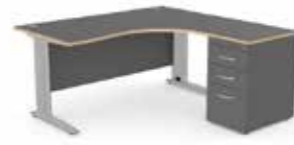

**Komo Straight Desk**

	<b>800d mm</b>
1200w mm	
1400w mm	
1600w mm	
1800w mm	

**Komo Corner Desk**

1600/600w x 1200/800d x 725h mm  
 Options Left or right hand

**Komo Corner Desk with Ped**

1600/600w x 1600/800w x 725h mm  
 Options Left or right hand

**Ashford**

Top Finishes - White with Ply Edging, Graphite with Ply Edging  
 Frame Finishes - Silver, White  
 Ply Edging - available on all tops

**Ashford Straight Desk**

	<b>600d mm</b>
800w mm	
1000w mm	
1200w mm	
	<b>800d mm</b>
1200w mm	
1400w mm	
1600w mm	
1800w mm	

**Ashford Crescent Desk**

1600/600w x 1200/800d x 725h mm  
 Options Left and right hand options

**C-Sense Bench Desking**

Top Finishes - White with Ply Edging, Graphite with Ply Edging  
 Frame Finishes - Silver, White, Anthracite  
 Top Type - Scallop or Portal